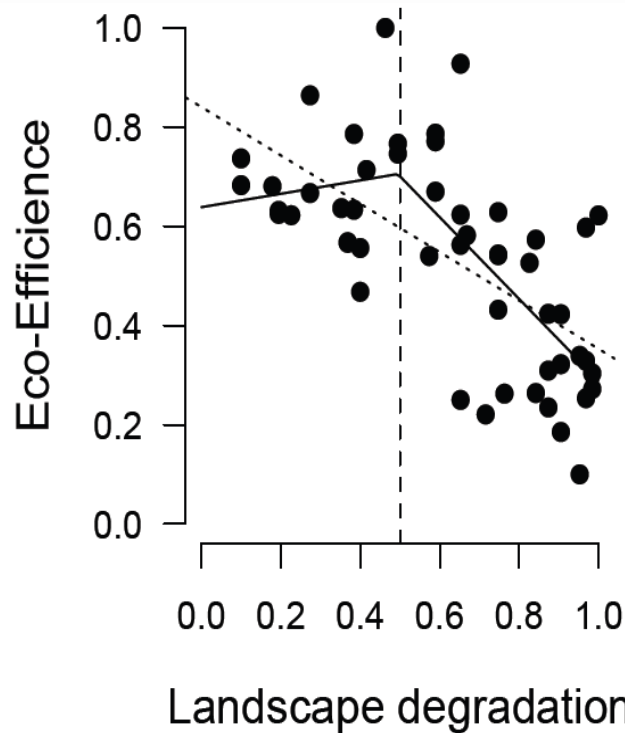

Agricultura Eco-Eficiente

En lo Ambiental

En lo Social

En lo Económico

CIAT

Self organization and soil function

A general model

Ecosystem services

Structures Created

after Lavelle et al., 2004, in Wall (ed).
Lavelle et al., 2006. EJSB.

Anne Zangerlé

Soil aggregation by earthworms and roots

Encadrement: Patrick Lavelle
Anne Pando

Total variance explained : 43.5%
P<0.001