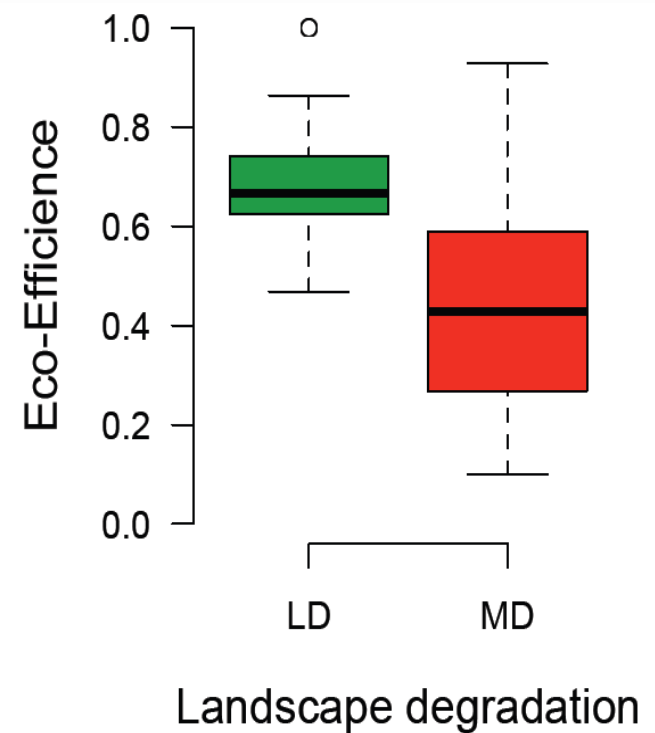

Agricultura Eco-Eficiente

En lo Ambiental

En lo Social

En lo Económico

CIAT

Self organization and soil function

A general model

Ecosystem services

Structures Created

after Lavelle et al., 2004, in Wall (ed).
Lavelle et al., 2006. EJSB.

Anne Zangerlé

Soil aggregation by earthworms and roots

Encadrement: Patrick Lavelle
Anne Pando

Total variance explained : 43.5%
P<0.001